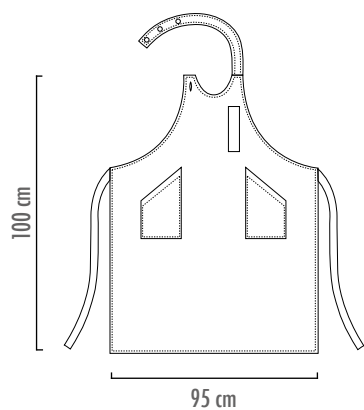

SOMMELIER CLASSIC

BLACK
6105002C