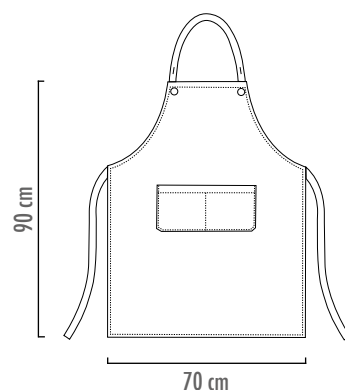

con tascone e bottoni strong
with pocket and strong buttons

STRONG
7400425T

NEW

BLACK
6113002C **NEW**

JEANS BROWN
6113009F **NEW**

GREY MIX
6113067C **NEW**

JEANS
6113070F **NEW**

BIP APRON NO POCKET