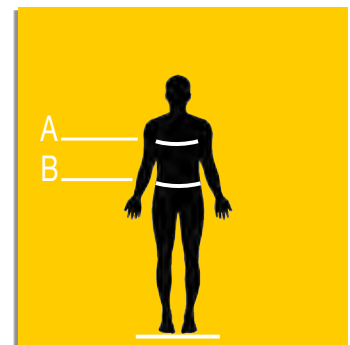

KID

1800001A

100% Cotton

- g 190/mq
- sizes: xs,s,m,l

7400411L

KID SIZES

| | XS | S | M | L |
|----------|-----------|----------|----------|----------|
| A | 76/80 | 82/86 | 88/92 | 94/98 |
| B | 62 | 68 | 74 | 80 |