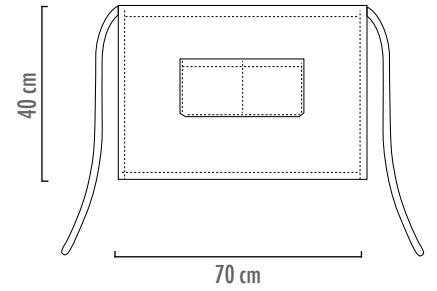

HOST

con tascone
with pocket

TRAVETTA FALDA

SERVICE
S02

NEW