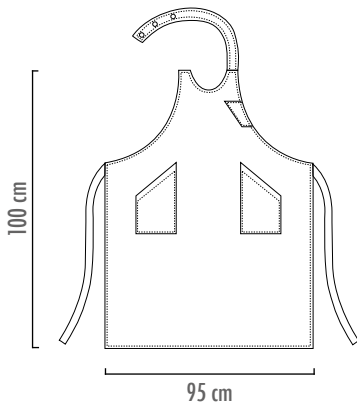

SOMMELIER

BLACK
6104002D