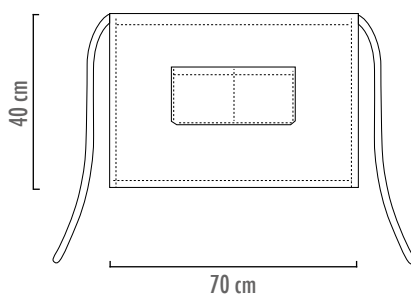

BARMAN

con tascone
with pocket

TRAVETTA FALDA

SERVICE
S02