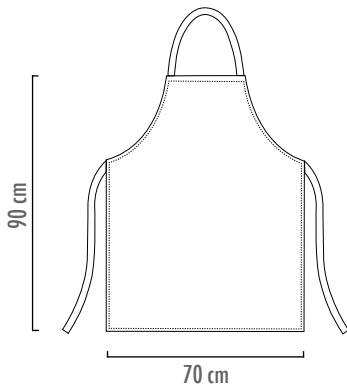

con tascone e bottoni strong
with pocket and strong buttons

STRONG
7400425T

NEW

BLACK
6113002C **NEW**

JEANS BROWN
6113009F **NEW**

GREY MIX
6113067C **NEW**

JEANS
6113070F **NEW**

BIP APRON NO POCKET