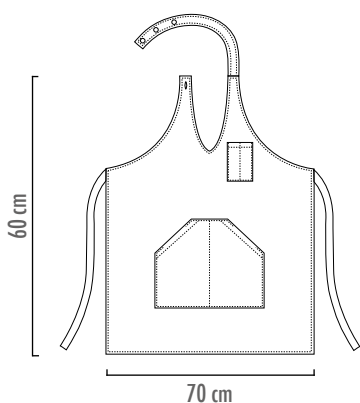

PUB

BLACK
6112002C