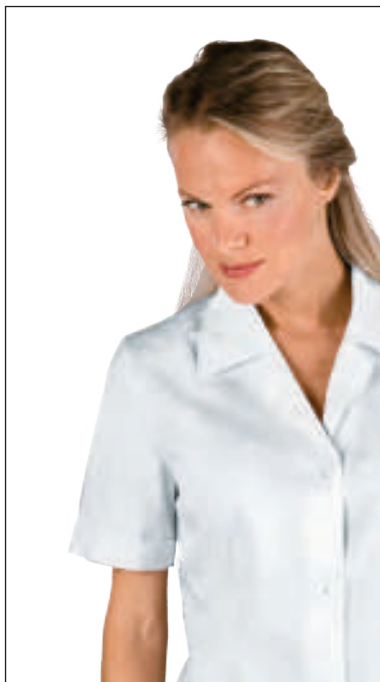

**Bottoni a pressione
Snaps**

**CAMICE
DONNA**

008000M
CAMICE DONNA
MEZZA MANICA
100% cotton
190 gr/m²
XS • S • M • L • XL • XXL
BIANCO

008000AM 3XL
008000BM 4XL
008000CM 5XL

NEW

008000
CAMICE DONNA
100% cotton
190 gr/m²
XS • S • M • L • XL • XXL
BIANCO