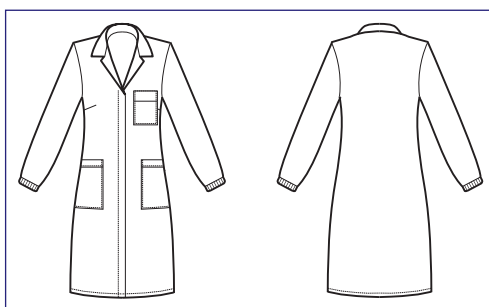

009100
CAMICE DONNA
ANTINFORTUNISTICO
100% cotton
190 gr/m²
S • M • L • XL • XXL
BIANCO

009110
CAMICE DONNA
ANTINFORTUNISTICO
65% polyester
35% cotton
150 gr/m²
S • M • L • XL • XXL
BIANCO