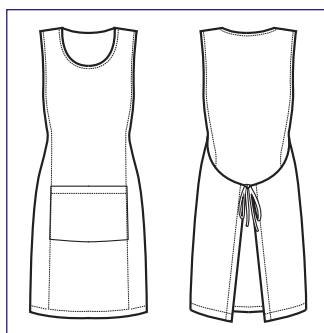

**PAPEETE LONG COLOURS
ONE SIZE**

NEW

**013541
PAPEETE LONG**
100% cotton
220 gr/m²
BLACK JEANS

**013577
PAPEETE LONG**
100% cotton
220 gr/m²
JEANS

**112841
SNEAKER
UNISEX
COMFORT**
(36 - 47)
BLACK JEANS

**112877
SNEAKER
UNISEX
COMFORT**
(36 - 47)
JEANS