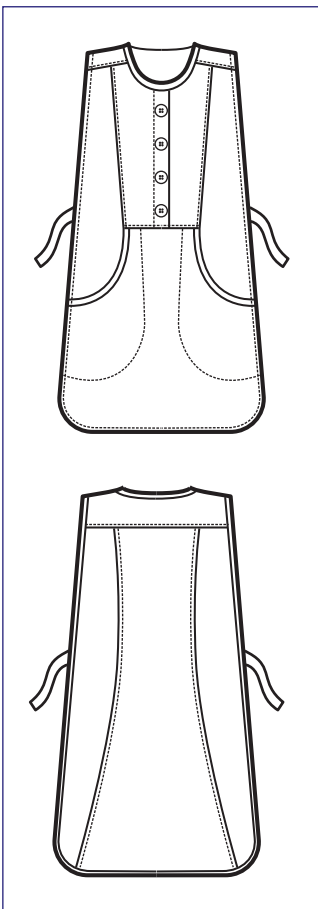

010318 KINGSTON
100% polyester - 170 gr/m²
LIVERPOOL