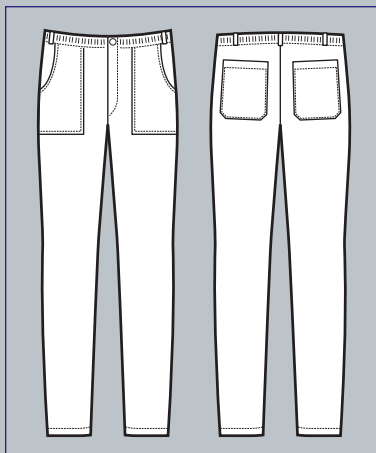

064600
PANTALONE VERMONT
97% cotton • 3% spandex
210 gr/m²
S • M • L • XL • XXL
BIANCO

**SUPER
STRETCH**