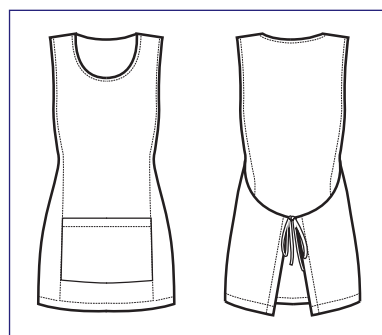

013026 PAPEETE
100% polyester - 220 gr/m²
NERO + MELA

**013216
PAPEETE**
100% polyester
220 gr/m²
NATURAL

**112816
SNEAKER
UNISEX
COMFORT**
(36 - 47)
NATURAL

NATURAL

**013221
PAPEETE**
100% polyester
220 gr/m²
SMOKE