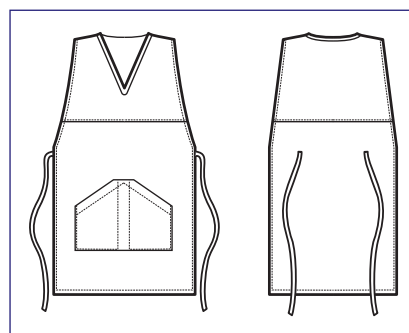

65% polyester • 35% cotton - 160 gr/m²
RIGA BORDEAUX

**010100
PONCHO A V**
65% polyester
35% cotton
195 gr/m²
BIANCO