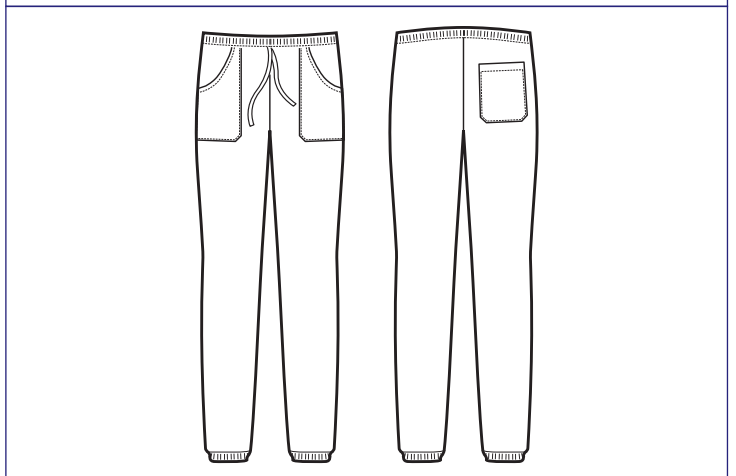

**044000F
PANTAGIAFFA**
100% cotton
190 gr/m²
XS • S • M • L • XL • XXL
BIANCO

NEW

**044000AF 3XL
044000BF 4XL
044000CF 5XL**

NEW

**044600F
PANTAGIAFFA**
100% cotton
210 gr/m²
S • M • L • XL • XXL
BIANCO

NEW

**044300F
PANTAGIAFFA**
100% polyester super dry
130 gr/m²
S • M • L • XL • XXL
BIANCO

NEW

SUPER DRY
IL TESSUTO ANTIMACCHIA
CHE RESPIRA
*THE ANTISTAIN FABRIC
THAT BREATHES*

SUPER STRETCH
TESSUTO ELASTICIZZATO
CHE AIUTA IL MOVIMENTO
*STRETCH FABRIC
THAT HELPS MOVEMENTS*

**SUPER
STRETCH**

**044878
PANTAGIAFFA**
97% cotton • 3% spandex
210 gr/m²
S • M • L • XL • XXL
BIANCO

BOHÈME

LO STRETCH
LAVA E INDOSSA
CHE RESPIRA

*STRETCH FABRIC
WASH & WEAR
THAT BREATHES*

STRETCH

**044870
PANTAGIAFFA**
100% polyester Bohème
180 gr/m²
S • M • L • XL • XXL
BIANCO

SATIN
PER CHI VUOLE IL COTONE
MA NON SI ACCONTENTA
*FOR THOSE WHO
WANT COTTON
BUT AT THE SAME TIME
WANT MORE*

**044409F
PANTAGIAFFA**
100% cotton satin
180 gr/m²
S • M • L • XL • XXL
BIANCO

NEW

**044008F
PANTAGIAFFA**
65% polyester • 35% cotton
195 gr/m²
S • M • L • XL • XXL
BIANCO

NEW

**044700F
PANTAGIAFFA**
65% polyester • 35% cotton
150 gr/m²
S • M • L • XL • XXL
BIANCO

NEW