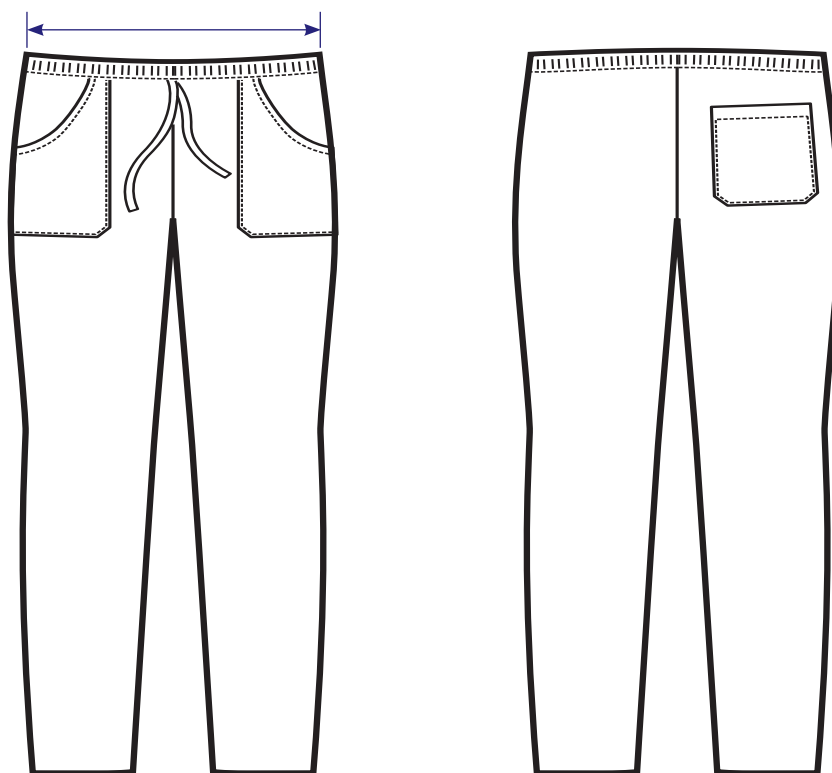

**MISURA DEL CAPO
CLOTH MEASURE**

A 3XL = cm 130

B 4XL = cm 140

C 5XL = cm 150

PANTALONE EXTRA LARGE	3XL	4XL	5XL	
	PANTALONE CON ELASTICO 100% cotton 190 gr/m² BIANCO	044000A	044000B	044000C
	PANTALACCIO 65% polyester 35% cotton 195 gr/m² NERO	044601A	044601B	044601C