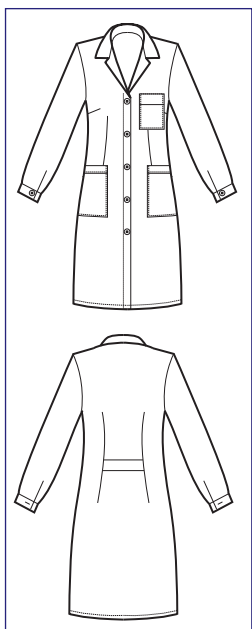

**Bottoni a pressione
Snaps**

**CAMICE
DONNA**

008000M
CAMICE DONNA
MEZZA MANICA
100% cotton
190 gr/m²
XS • S • M • L • XL • XXL
BIANCO

008000AM 3XL
008000BM 4XL
008000CM 5XL

NEW

008000
CAMICE DONNA
100% cotton
190 gr/m²
XS • S • M • L • XL • XXL
BIANCO