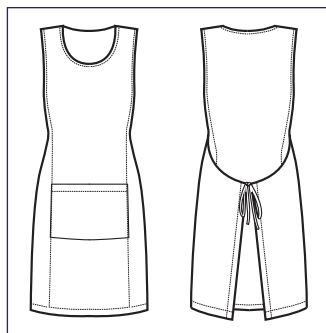

NEW

**013516
PAPEETE LONG**
100% polyester
220 gr/m²
NATURAL

**013521
PAPEETE LONG**
100% polyester
220 gr/m²
SMOKE

**112816
SNEAKER
UNISEX
COMFORT**
(36 - 47)
NATURAL

**112800
SNEAKER
UNISEX
COMFORT**
(36 - 47)
MICROFIBRA
BIANCO