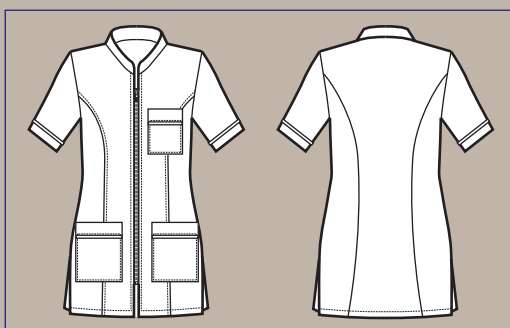

**CASACCA DONNA
BOHÈME**

BOHÈME

**LO STRETCH
LAVA E INDOSSA
CHE RESPIRA**

**STRETCH FABRIC
WASH & WEAR
THAT BREATHES**

**002526
CASACCA
FLORIDA**
100% polyester
Bohème
180 gr/m²
S • M • L • XL • XXL
BIANCO + MELA

**002586
CASACCA
FLORIDA**
100% polyester
Bohème
180 gr/m²
S • M • L • XL • XXL
BIANCO + FUXIA

**002500
CASACCA
FLORIDA**
100% polyester
Bohème
180 gr/m²
S • M • L • XL • XXL
BIANCO