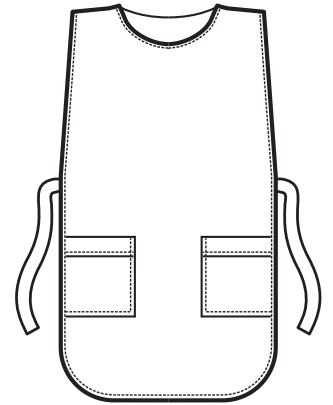

010201 PONCHO
65% polyester • 35% cotton
195 gr/m²
NERO