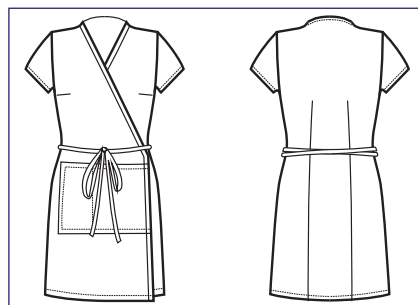

004401
KIMONO ZANZIBAR
65% polyester
35% cotton
125 gr/m²
M • XL
NERO

004481
KIMONO ZANZIBAR
100% polyester
super dry
130 gr/m²
M • XL
NERO

SUPER DRY
IL TESSUTO ANTIMACCHIA CHE RESPIRA
THE ANTISTAIN FABRIC THAT BREATHES