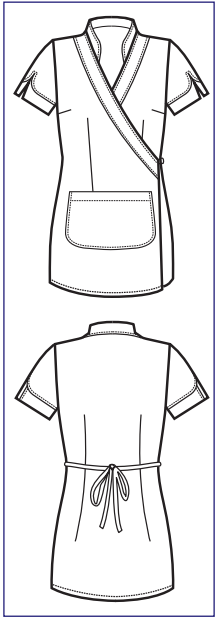

004500
KIMONO TAHITI
65% polyester
35% cotton
150 gr/m²
M • XL
BIANCO