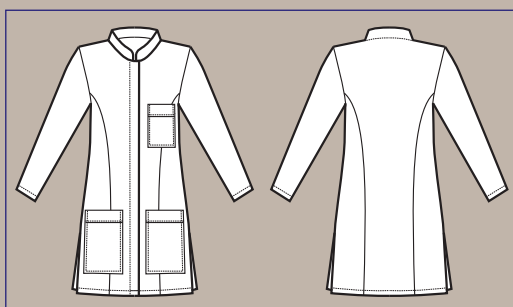

**BOTTONI A
PRESSIONE**
SNAPS