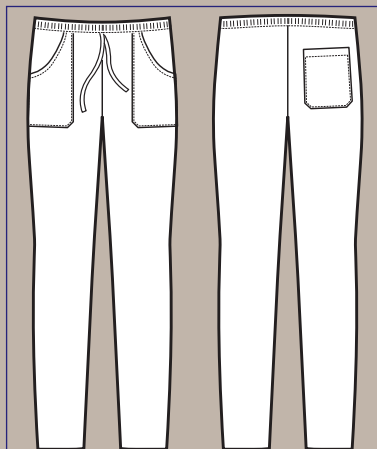

BOHÈME
LO STRETCH LAVA E INDOSSA
CHE RESPIRA
*STRETCH FABRIC WASH & WEAR
THAT BREATHES*