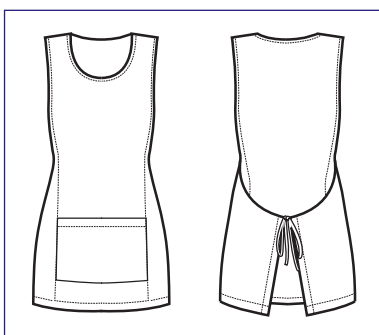

013026 PAPEETE
100% polyester - 220 gr/m²
NERO + MELA

**013216
PAPEETE**
100% polyester
220 gr/m²
NATURAL

**112816
SNEAKER
UNISEX
COMFORT**
(36 - 47)
NATURAL

NATURAL

**013221
PAPEETE**
100% polyester
220 gr/m²
SMOKE