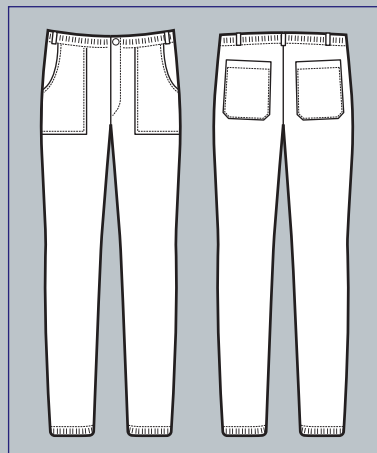

064600F
PANTALONE RICHMOND
97% cotton • 3% spandex
210 gr/m²
S • M • L • XL • XXL
BIANCO

**SUPER
STRETCH**